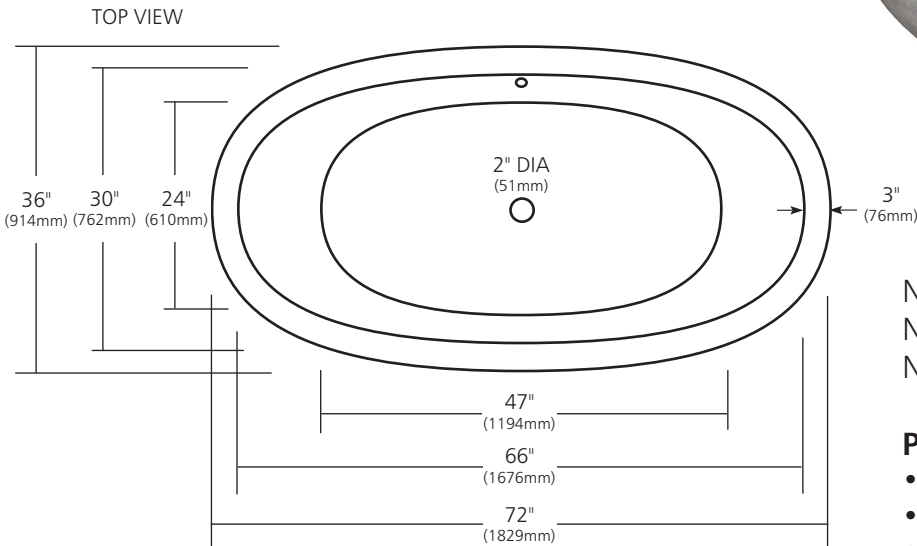

SPECIFICATIONS

72" AVALON

NativeStone® Collection

NST7236-A Ash
 NST7236-S Slate
 NST7236-P Pearl

PRODUCT DETAILS

- 72" x 36" x 23" OD (1829mm x 914mm x 584mm)
- 2" (51mm) drain opening
- Capacity: 105 gallons
- Weight: 900lbs
- Sealed with impermeable nano sealer
- Handcrafted from sustainable NativeStone®

REAR VIEW

INSTALLATION

- Freestanding bathtub

COORDINATING PRODUCTS

- Push to Seal Bath Waste & Overflow: DR290

STANDARDS COMPLIANCE

- UPC/cUPC compliant

IMPORTANT

Due to the handcrafted nature of this product, it will vary in finish, texture, hammering, and other details. Dimensions may vary up to .5" (13mm). We strongly recommend waiting for the actual product before making any installation cuts.