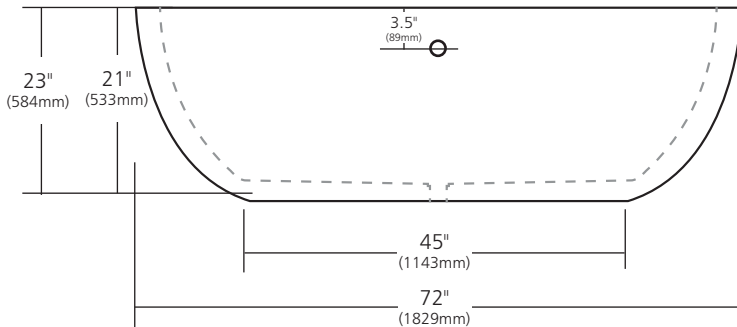

SPECIFICATIONS

72" AVALON

NativeStone® Collection

NST7236-A Ash
 NST7236-S Slate
 NST7236-P Pearl

PRODUCT DETAILS

- 72" x 36" x 23" OD (1829mm x 914mm x 584mm)
- 2" (51mm) drain opening
- Capacity: 105 gallons
- Weight: 900lbs
- Sealed with impermeable nano sealer
- Handcrafted from sustainable NativeStone®

REAR VIEW

INSTALLATION

- Freestanding bathtub

COORDINATING PRODUCTS

- Push to Seal Bath Waste & Overflow: DR290

STANDARDS COMPLIANCE

- UPC/cUPC compliant

IMPORTANT

Due to the handcrafted nature of this product, it will vary in finish, texture, hammering, and other details. Dimensions may vary up to .5" (13mm). We strongly recommend waiting for the actual product before making any installation cuts.